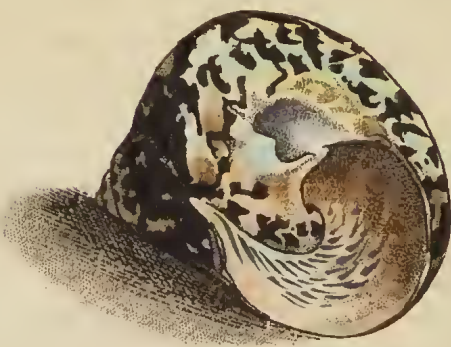

## CHARACTER SPECIFICUS, &c.

TURBO testa conico-rotundata, lævi, alba, nigro variata, denticulo umbilicali.

TURBO PICA. T. testa umbilicata, conico-rotundata, lævi, denticulo umbilicali.

*Lin. Syst. Nat.* p. 1235.

PICA.

*Argenv. conch.* t. 8. f. G.

---

Elegantia saltem si non raritate commendata non cedit congeneribus species quam depinximus. Maria incolit Indica et Americana, sæpius major specimine quod in tabula monstratur.

9.N.

THE  
MAGPIE TURBO.

GENERIC CHARACTER.

*Animal* snail-shaped.

*Shell* univalve, spiral, solid.

*Aperture* orbicular.

SPECIFIC CHARACTER, &c.

Conic-rounded, smooth, white TURBO, with  
black streaks and umbilical tooth.

The MAGPIE TURBO, or Magpie-Shell.

---

In elegance, tho' not in rarity, the present species may perhaps be allowed to equal most of its congeners. It is a native of the Indian and American seas, and is frequently larger than the specimen here exhibited.